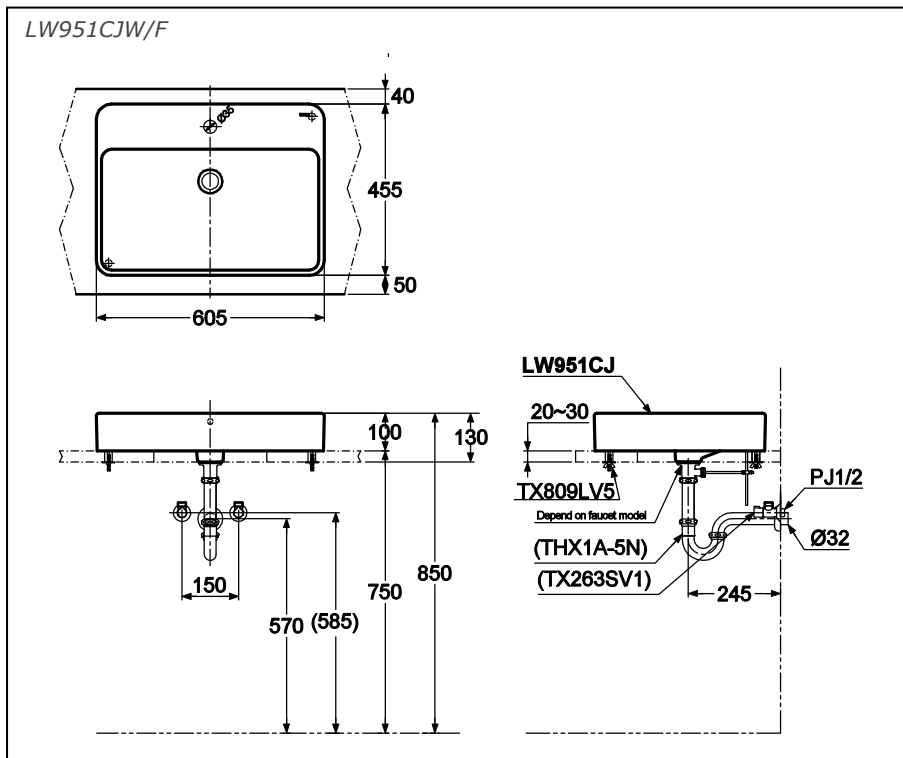

TOTO

LAVATORIES

Console Lavatory

LW951CJW/F

Features

- Broad Stylish Design

Specifications

Size : 605W x 455D x 130H mm

Parts Description

- LW951CJ
Console Lavatory
- TX809LV5
Brackets

Colors

White

Please consult a TOTO representative for details