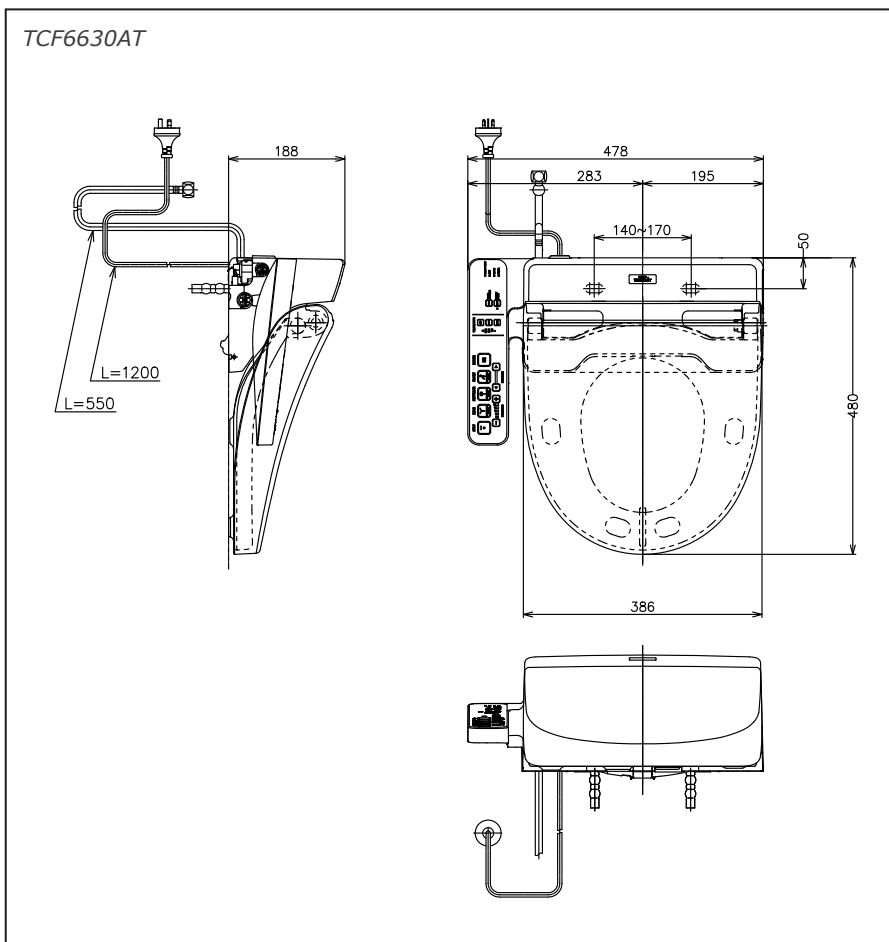

Specifications

Size : 478W x 480D x 188H mm

Water Pressure : 0.05MPa ~ 0.75MPa

Power rating : 220~240V/ 50/60Hz

Length of Power Cord : 1.2m

Material : Plastic

Parts Description

- **TCF6630AT**
WASHLET
Round Size

Colors

White

Please consult a TOTO representative for details

Caution: WASHLET may not fit certain toilet bowl design.
Please check the compatibility of WASHLET and your toilet bowl prior purchase