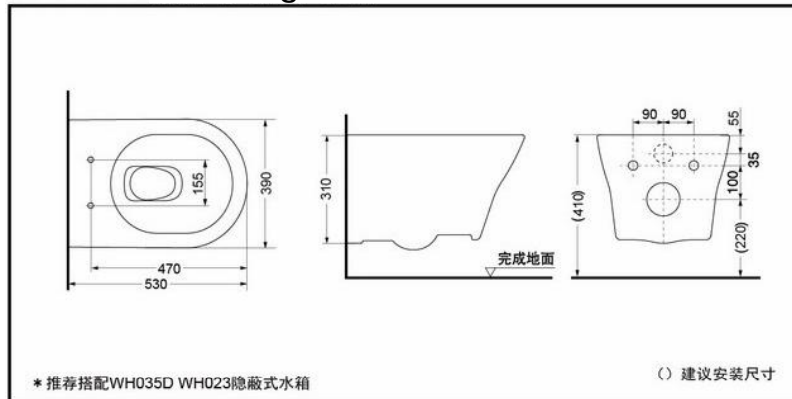

CW162B Wall Hung Toilet

*TOTO(CHINA) CO.,LTD. All rights reserved.

CW162B

FEATURES

- water use : 3L/4.8L.
- 3D tornado flushing.
- Streamlined design combined with wavy line.
- D shape design meet with the latest Europe trend.
- Metal-made lid designed for easy installation.
- Softclose seat & cover.

SPECIFICS

SIZE : 530*390*310mm

WATER USE : 3/4.8L

FLUSH SYSTEM :

3D tornado flushing

ROUGH-IN : H=220mm

OTHERS

SERIES : Urbanique

Recommend fittings :

Cover : TC390CVK

In-Wall Tank : WH035D

Panel : MB005