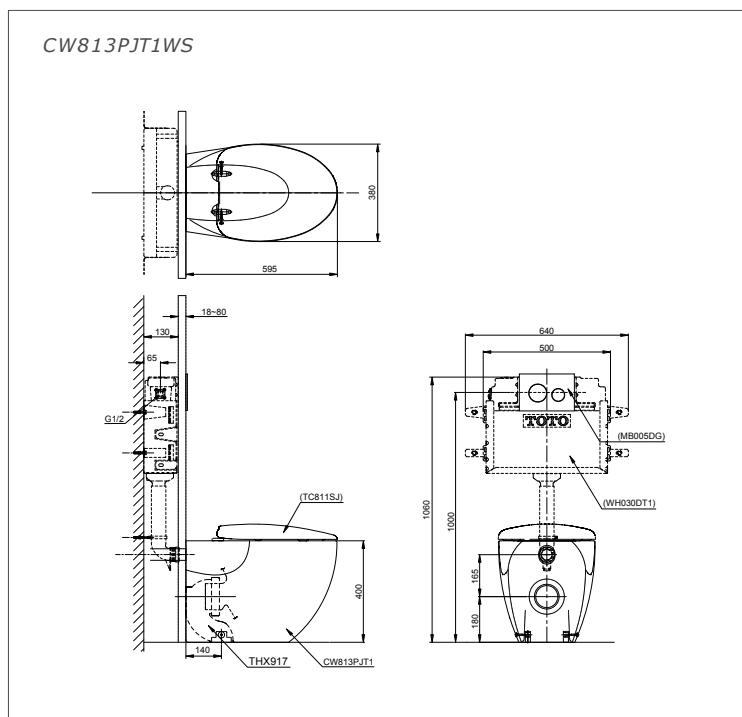

### Specifications

Flush System : Wash Down

Water Use : 4.5/ 3L

Rough-in : S-Trap / P-Trap (Selectable)

Size : 380W X 595DX400H mm