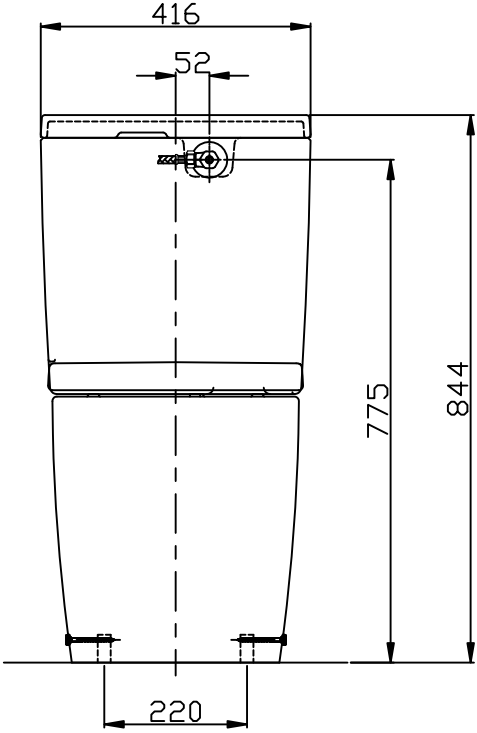

CST761DVA1

*Universal trap for S or P-trap installations.