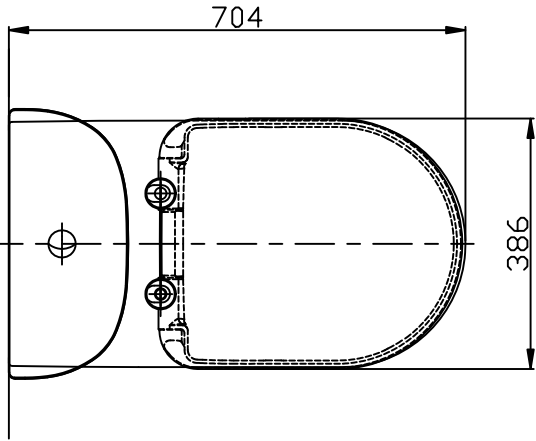

CST761DVA1

*Universal trap for S or P-trap installations.