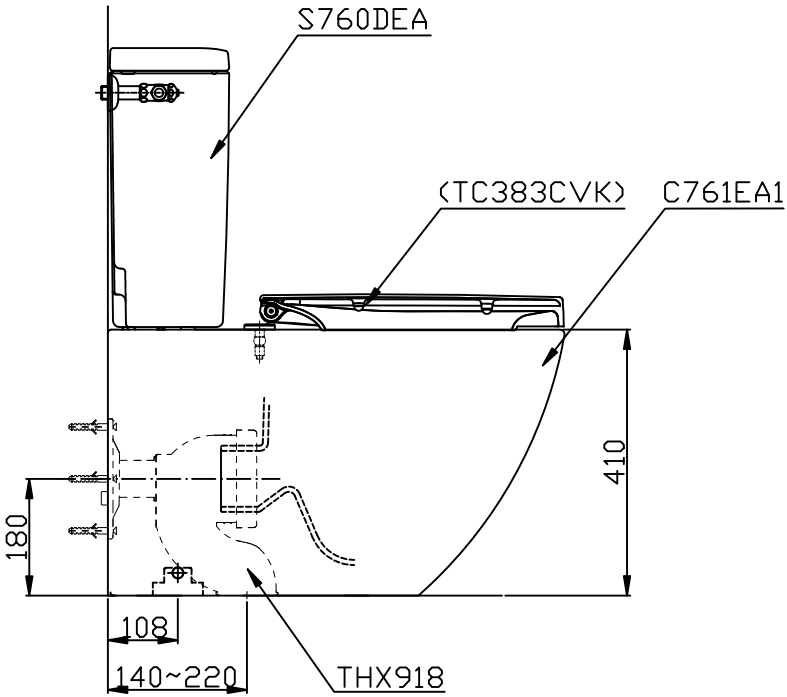

CST761DVA1

*Universal trap for S or P-trap installations.