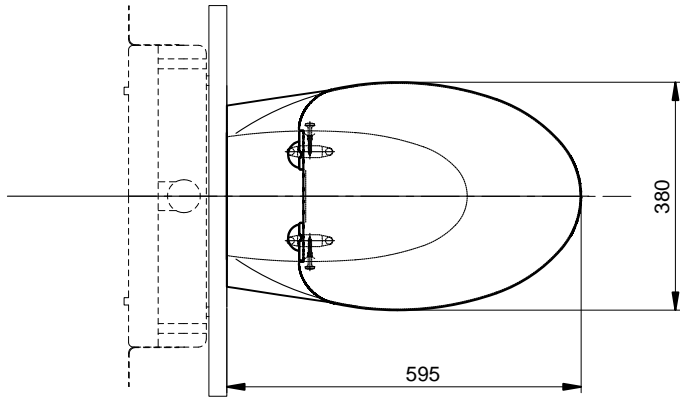

CW813PJT1

*Universal trap for S or P-trap installations.