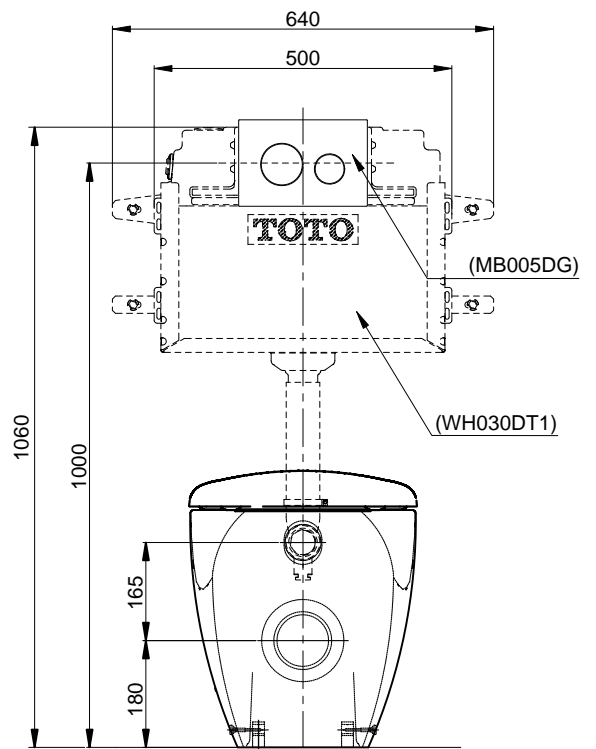

CW813PJT1

*Universal trap for S or P-trap installations.