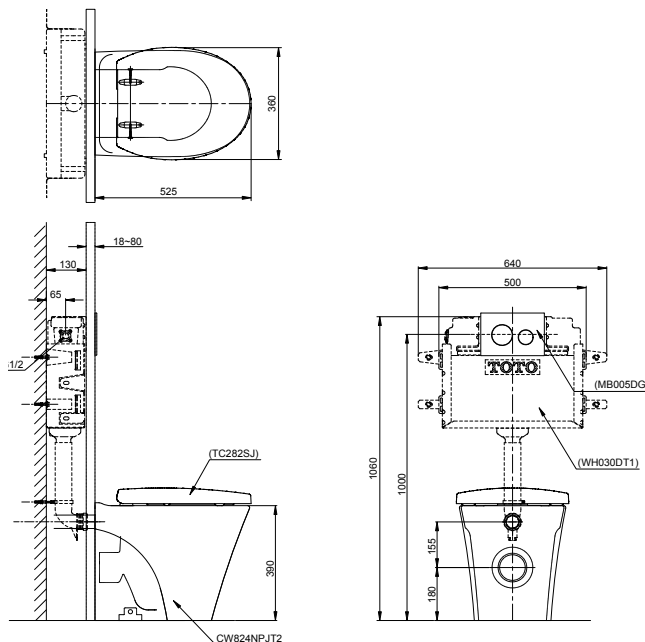

Specifications

Flush System : Washdown

Water Use : 4.5/3L

Rough-in : H=180mm (P-Trap)

Size : 360W x 525D x 390H mm

Water Pressure : 0.05MPa~0.75MPa

Parts description

Seat & Cover and Fittings not included

● CW824PJT2WS

Round Wall Faced Closet Bowl
(for concealed cistern)

Optional Parts

- TC282SJ
Seat & Cover
- WH030DT1
Conceal Tank

Colors

White

CW824NPJT2WS

Please consult a TOTO representative for details